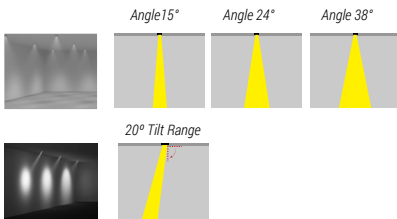

With adjustable colors, 360° rotation, 20° tilt, and narrow beam angles of 15°, 24°, 38° to highlight architectural or artistic elements in your home.

Ideal for boLiving room, bedroom, kitchen, washroom, school, university, hospital, hotel, conference, meeting room, show room, showcase;

MODEL	WATTAGE	LUMEN
3EGCT24GWBST-D	24W	1600lm

FEATURES

- Professional optical lens, uniform light
- Powder coated surface treatment is durable and not easy to fall off
- Excellent aluminum reflector offers even and better light color, bringing visual comfort
- Tilting gimbal light source for directional lighting

360° Rotation

20° Tilt Range

Narrow light angle optional: 15°, 24°, 38°

Finishing section trims are durable die cast aluminum with precision painted finish.

Size	Dimension	Power	Hole Cutout
3inch		24W	

RECOMMENDED DIMMER