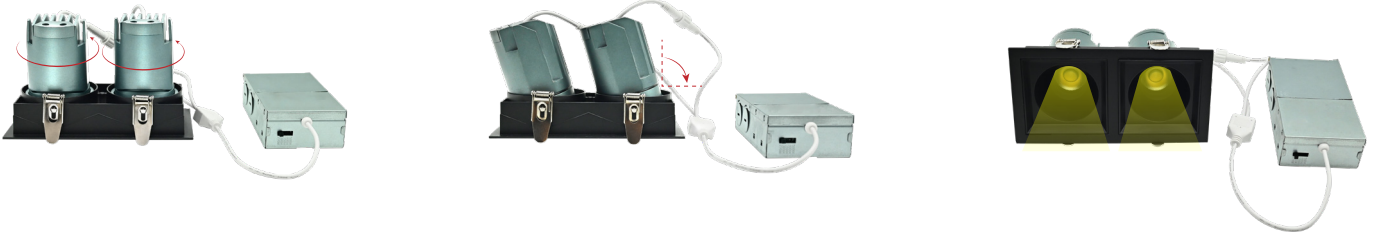

MODEL	WATTAGE	LUMEN
3EGCT24GWBST-D	24W	1600lm

FEATURES

- Professional optical lens, uniform light
- Powder coated surface treatment is durable and not easy to fall off
- Excellent aluminum reflector offers even and better light color, bringing visual comfort
- Tilting gimbal light source for directional lighting

INSTALLATION

No existing recessed housing or junction box required.
Suitable for most new constructions.
Install J-Box in ceiling beam, and insert light right into drywall opening.

DIMMING

Compatible with most triac dimmers to give user a smooth 100%-10% dimming to choose the desired brightness.
Please check the recommended dimmer list in next page.

ELECTRICAL

This fixture is built with the highest quality 120V drivers, ensuring energy efficiency.

ENERGY SAVINGS

80% more energy savings than halogen lamps.

LISTING

ETL Listed.

Catalog Number: Project Name: Note: Date: Type:

360° Rotation

20° Tilt Range

Narrow light angle optional: 15°, 24°, 38°

Finishing section trims are durable die cast aluminum with precision painted finish.

Size	Dimension	Power	Hole Cutout
3inch		24W	

RECOMMENDED DIMMER