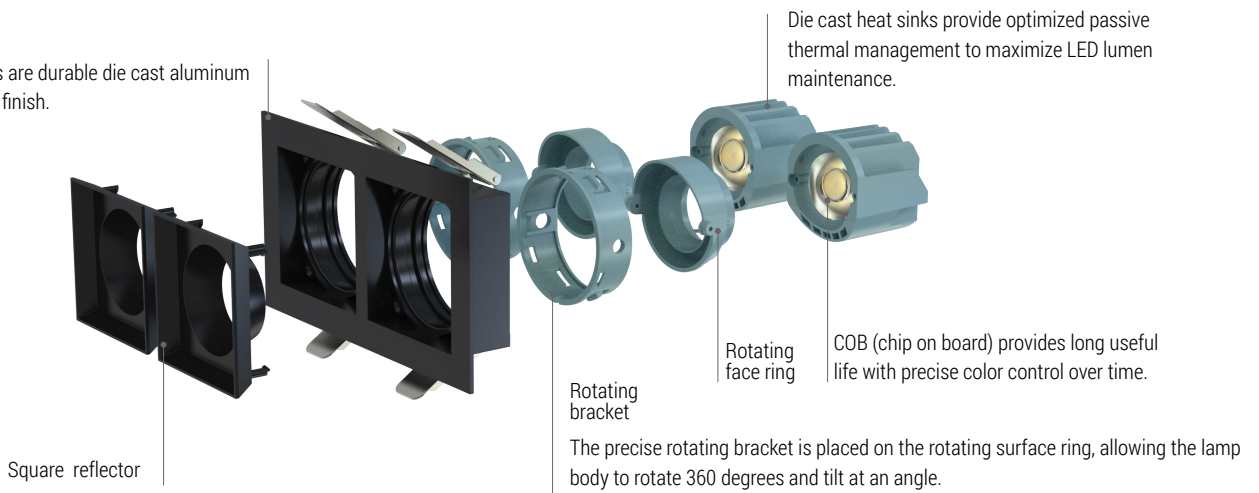

INSTALLATION

No existing recessed housing or junction box required.
Suitable for most new constructions.
Install J-Box in ceiling beam, and insert light right into drywall opening.

DIMMING

Compatible with most triac dimmers to give user a smooth 100%-10% dimming to choose the desired brightness.
Please check the recommended dimmer list in next page.

ELECTRICAL

This fixture is built with the highest quality 120V drivers, ensuring energy efficiency.

ENERGY SAVINGS

80% more energy savings than halogen lamps.

LISTING

ETL Listed.

Catalog Number: Project Name: Note: Date: Type:

360° Rotation

20° Tilt Range

Narrow light angle optional: 15°, 24°, 38°

Finishing section trims are durable die cast aluminum with precision painted finish.

Size	Dimension	Power	Hole Cutout
3inch		24W	

RECOMMENDED DIMMER