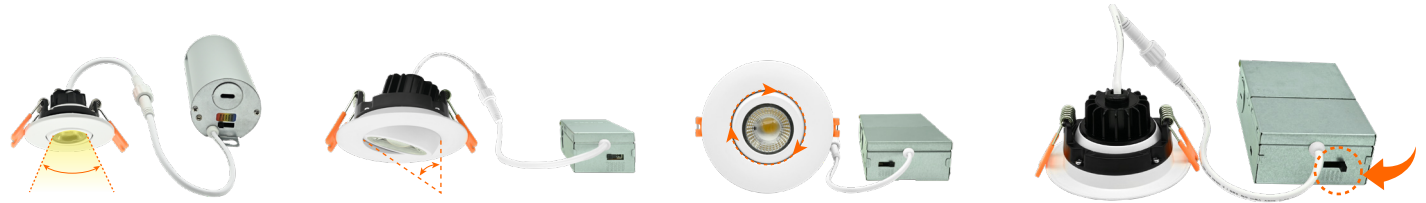

Catalog Number :   Project Name :   Note :   Date :   Type :

38° Beam Angle	30° Tilt Range	360° Rotation	Selectable CCT 2700K,3000K,3500K,4000K,5000K

SIZE & DIMENSION & HOLE CUTOUT

Size	Dimension	Hole Cutout
2inch	2.26" (65±0.5mm) 3.6" (91.5±0.5mm) 4.53" (115±0.5mm) 1.59" (40.5±0.5mm) 2.06" (52±0.5mm)	Φ2 1/8" (54mm)
3inch	Φ3.35" (85±0.5mm) 4.92" (125±0.5mm) 1.91" (48.5±0.5mm) 1.81" (46±0.5mm) 1.30" (33±0.5mm)	Φ2 3/4" (70mm)
4inch	Φ4.92" (125±0.5mm) 4.72" (120mm) 2.76" (70mm) 2.24" (57±0.5mm) 1.38" (34±0.5mm)	Φ4 1/4" (108mm)

RECOMMENDED DIMMER

LUTRON				LEVITON	
TG-600PR-WH	TGCL-153PH-LA	SCL-153PH-WH	MSCL-OP153M	6672	
S-600PR-WH	SLV-600P-AL	GT-600P	MACL-153M//MA-R	6674	RNL06
CTCL-153PDH-WH	DV-600PR-WH	DVCL-153P	PD-6WCL	DSL06	IPL06