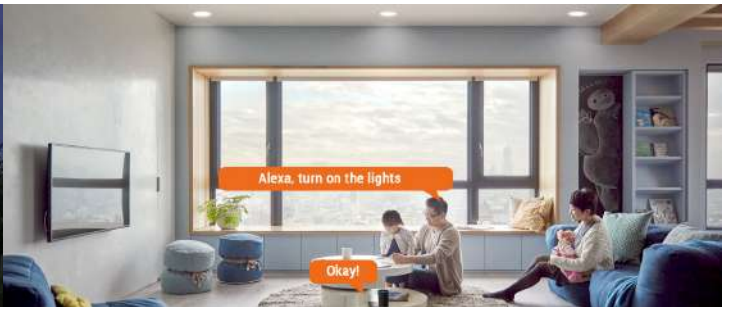

### DESCRIPTION

The color temperature can be adjusted by mobile APP and smart remote control and features 180° rotation, 20° tilt, and 120° beam angle to highlight architectural or artistic elements in your home.

Widely used in narrow ceilings, kitchens, bars, living room, bedroom, bathroom, hallway, hotel, office, library and many other places, where you need a bright light.

BASED ON SAMPLE SETTING. ACTUAL LUMENS MAY VARY.

Control the light in groups.

Work with Amazon Alexa / Google Home.

Timer function, setting lights on/off automatically.

Multi preset scene modes and DIY scenes to fits any occasions.