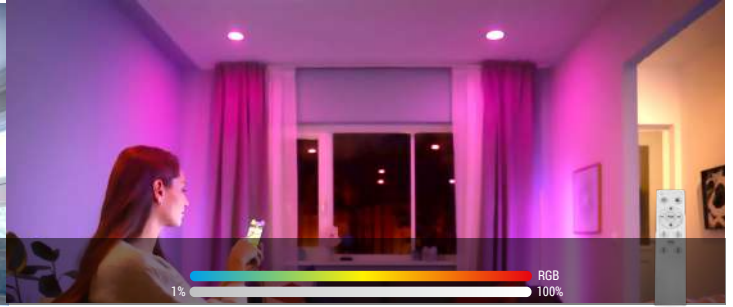

### DESCRIPTION

The color temperature can be adjusted by mobile APP and smart remote control and features 180° rotation, 20° tilt, and 120° beam angle to highlight architectural or artistic elements in your home.

### ENERGY SAVINGS

80% more energy savings than halogen lamps.

Control the light in groups.

Work with Amazon Alexa / Google Home.

Timer function, setting lights on/off automatically.

Multi preset scene modes and DIY scenes to fits any occasions.