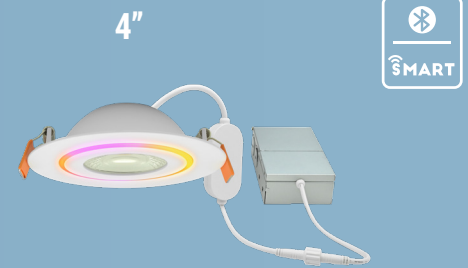

Catalog Number :	Project Name :	Note :	Date :	Type :

DESCRIPTION

The round floating gimbal with night light is a fixture with modern technology, and also have Smart night Light function .

With color adjustable and features 355° rotation, 90° tilt, and a narrow 36° beam angle.

Color: RGB+Warm White+Cold White

It is suitable for bedrooms, kitchens, hallways ,etc.

BASED ON SAMPLE SETTING. ACTUAL LUMENS MAY VARY.

MODEL#	MAIN LIGHT WATTAGE	LUMEN	BACK LIGHT WATTAGE
4EJCT09GR-NS	9W	630lm	2W

TECHNICAL SPECIFICATION

VOLTAGE	120V
POWER FREQUENCY	60Hz
POWER FACTOR	>0.9
MAIN LIGHT CCT	2700K~ 6500K
BACK LIGHT CCT	RGB
CRI	90
BEAM ANGLE	36°
MATERIAL	AL+PMMA
LIFESPAN	≥50,000hours
OPERATING TEMP	(-4°F~ 113°F) -20~45°C
DIMMABLE	Mobile APP Dimmable
RATING	Suitable for Wet Locations
WARRANTY	5 year limited

FEATURES

Download the "Smart Life" or "tuya" APP to connect and enjoy intelligent control.

NOTE: Only support 2.4 GHz Wi-Fi.

- 16 million colors available.
- Support Bluetooth+WIFI+Voice control.
- Support remote control.
- Control the light in groups.
- Timer function, setting lights on/off automatically.
- Multi preset scene modes and DIY scenes to fits any occasions.

INSTALLATION

No existing recessed housing or junction box required.

Suitable for most new constructions.

Install J-Box in ceiling beam, and insert light right into drywall opening.

DIMMING

Compatible with most triac dimmers to give user a smooth 100%-1% dimming to choose the desired brightness.

ELECTRICAL

This fixture is built with the highest quality 120V drivers, ensuring energy efficiency.

ENERGY SAVINGS

80% more energy savings than halogen lamps.

LISTING

FCC.