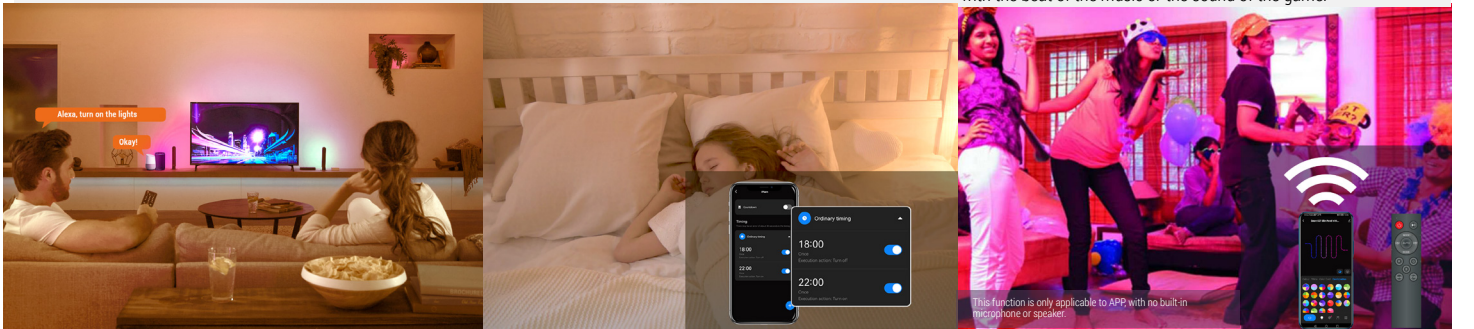

## LISTING

FCC.

Catalog Number :      Project Name :      Note :      Date :      Type :

Back light Color: RGB  
Brightness can be adjusted from 1% to 100%.

Main light Color: Warm White+Cold White  
Brightness can be adjusted from 1% to 100%.

Control the light in groups.

Work with Amazon Alexa / Google Home.

Timer function, setting lights on/off automatically.

Music & Mic Sync, the smart recessed lighting can change the color with the beat of the music or the sound of the game.