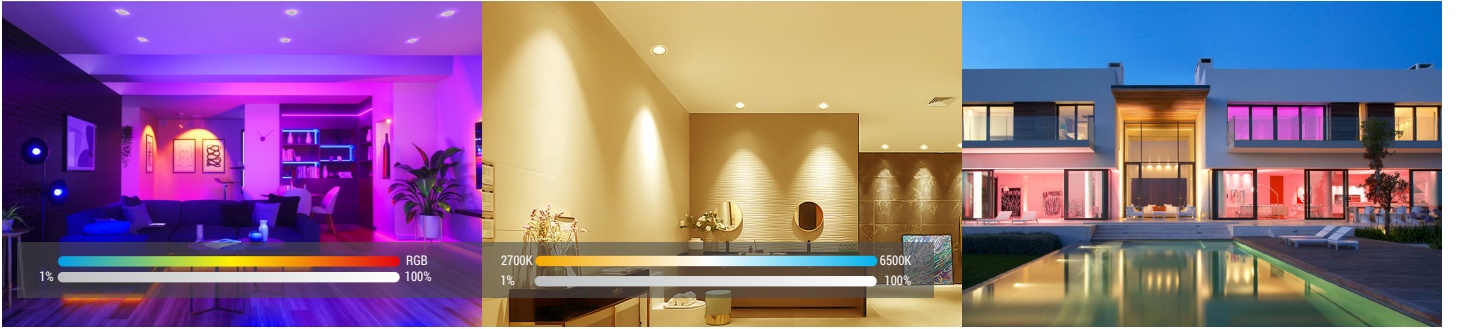

Control the light in groups.

Work with Amazon Alexa / Google Home.

Timer function, setting lights on/off automatically.

Music & Mic Sync, the smart recessed lighting can change the color with the beat of the music or the sound of the game.