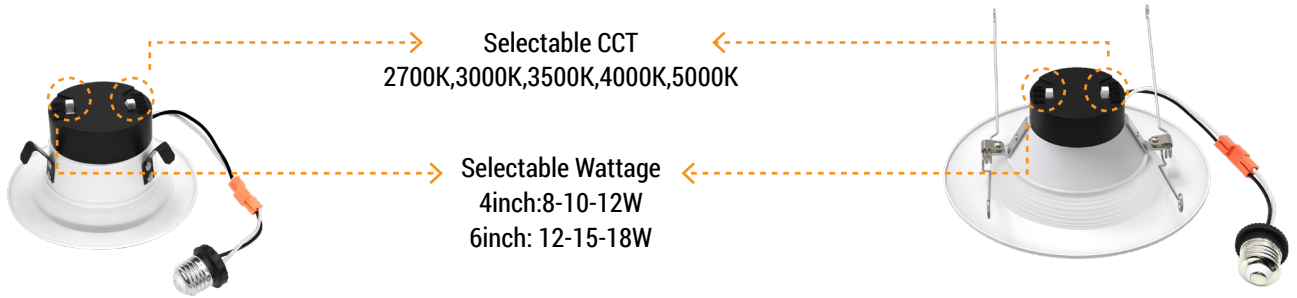

Catalog Number : Project Name : Note : Date : Type :

DESCRIPTION

PC driver housing and Aluminum reflector with architectural white finish.
 Easy clip-in to existing can housing.
 Features color tunable technology lets the user choose between 2700K, 3000K, 3500K, 4000K, or 5000K.
 3 levels of adjustable wattage.
 Damp-location rated, ideal for residential housings, hotels, corridors, home decoration, shopping malls, schools.

Smooth trim

INSTALLATION

Fit in 4, 5/6 inch compatible housing cans directly, no additional accessories are required.

DIMMING

Compatible with most triac dimmers to give user a smooth 100%-5% dimming to choose the desired brightness. Please check the recommended dimmer list in next page.

ELECTRICAL

This fixture is built with the highest quality 120V drivers, ensuring energy efficiency.

ENERGY SAVINGS

80% more energy savings than halogen lamps.

LISTING

ETL Listed. Energy Star. Title24.

Catalog Number: Project Name: Note: Date: Type:

ACCESSORIES

E26 Adapter

REMOVABLE TRIM(SOLD SEPARATELY)

Brushed nickel

Black

Bronze

SIZE & DIMENSION

RECOMMENDED DIMMER