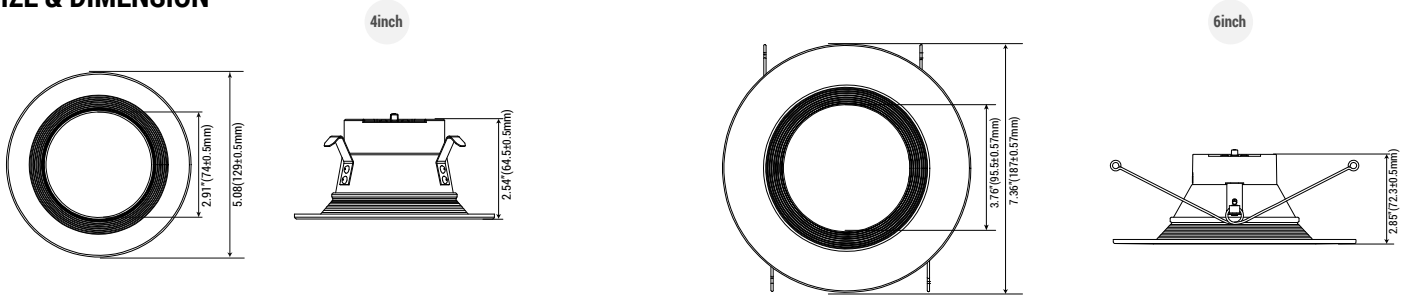

ACCESSORIES

E26 Adapter

REMOVABLE TRIM(SOLD SEPARATELY)

Brushed nickel

Black

Bronze

SIZE & DIMENSION

RECOMMENDED DIMMER