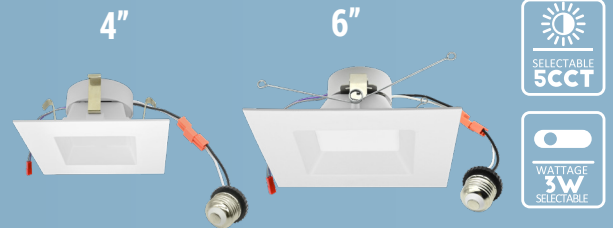

Catalog Number : Project Name : Note : Date : Type :

DESCRIPTION

Suitable for any retrofit or new building application, easy to install.

Available in 3 wattages and 5 CCT tunable.

Damp-location rated, suitable for residential lighting such as kitchens, bedrooms, bathrooms, living rooms, etc. It is also suitable for commercial buildings such as offices, hotels, corridors, conference rooms, restaurants, subway stations, etc

Available size: 4", 6"

BASED ON SAMPLE SETTING. ACTUAL LUMENS MAY VARY.

MODEL#	SIZE	WATTAGE	5CCT	LUMENS
6HVCTLS05WH-HV	4inch	6-9-12W	2700K	400-600-820lm
			3000K	
			3500K	
			4000K	
			5000K	
MODEL#	SIZE	WATTAGE	5CCT	LUMENS
6HVCTLS05WH-HV	6inch	10-14-18W	2700K	650-950-1260lm
			3000K	
			3500K	
			4000K	
			5000K	

TECHNICAL SPECIFICATION

VOLTAGE	120-277V
POWER FREQUENCY	60Hz
POWER FACTOR	>0.9
5CCT	2700K | 3000K | 3500K | 4000K | 5000K
CRI	90
BEAM ANGLE	100°
MATERIAL	AL+PS
COLOR	White
LIFESPAN	≥50,000hours
OPERATING TEMP	(-4°F~ 113°F) -20~45°C
DIMMABLE	0-10V
RATING	Suitable for Damp Locations
WARRANTY	5 year limited

FEATURES

- Perfect for retrofit jobs
- No tools required for installation
- Emits evenly, without halo or shadows
- Built-in Driver

INSTALLATION

Fit in 4 , 6 inch compatible housing cans directly, no additional accessories are required.

DIMMING

Supports 0-10V dimming from 100% to 0%.
Please check the recommended dimmer list in next page.

ELECTRICAL

This fixture is built with the highest quality 120-277V drivers, ensuring energy efficiency.

ENERGY SAVINGS

80% more energy savings than halogen lamps.

LISTING

ETL Listed.Energy Star.Title24.