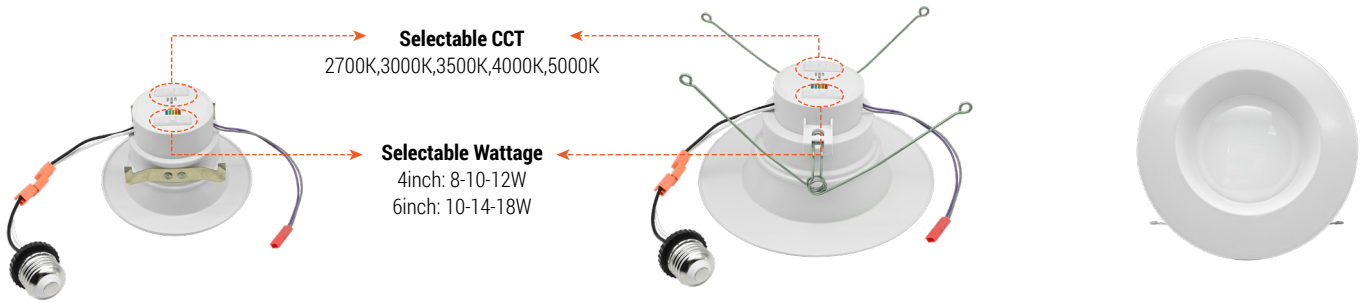

Catalog Number : _____ Project Name : _____ Note : _____ Date : _____ Type : _____

DESCRIPTION

PC driver housing and Aluminum reflector with architectural white finish.
 Easy clip-in to existing can housing.
 Features color tunable technology lets the user choose between 2700K, 3000K, 3500K, 4000K, or 5000K.
 3 levels of adjustable wattage.
 Damp-location rated, ideal for residential housings, hotels, corridors, home decoration, shopping malls, schools.

FEATURES

- Emits evenly, without halo or shadows.
- Continuous dimming from 100% to 0% with many 0-10V Dimmers
- Smooth finish

INSTALLATION

Fit in 4, 5/6 inch compatible housing cans directly, no additional accessories are required.

ENERGY SAVINGS

80% more energy savings than halogen lamps.

LISTING

ETL Listed. Energy Star. Title24.

Catalog Number: _____ Project Name: _____ Note: _____ Date: _____ Type: _____

Selectable CCT & Wattage

SIZE & DIMENSION & HOUSING CANS

Size	Dimension		Housing Cans
4inch			 4" housing cans
6inch			 6" housing cans

RECOMMENDED DIMMER

ACCESSORIES

LUTRON		LEGRAND
RMJS-8T-DV-B	MS-Z101-WH	RH4FBL3PW
Divia DVSTV	DVSTV-WH	

E26 Adapter