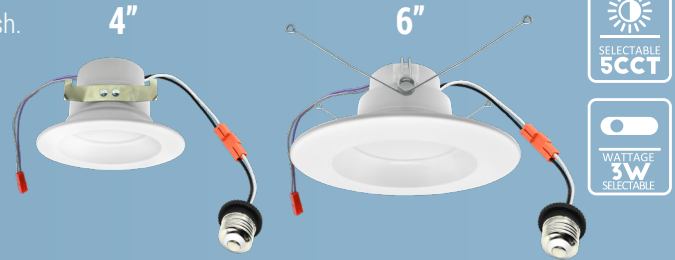

Catalog Number : _____ Project Name : _____ Note : _____ Date : _____ Type : _____

DESCRIPTION

PC driver housing and Aluminum reflector with architectural white finish.
 Easy clip-in to existing can housing.
 Features color tunable technology lets the user choose between 2700K, 3000K, 3500K, 4000K, or 5000K.
 3 levels of adjustable wattage.
 Damp-location rated, ideal for residential housings, hotels, corridors, home decoration, shopping malls, schools.

BASED ON SAMPLE SETTING. ACTUAL LUMENS MAY VARY.

MODEL#	SIZE	WATTAGE	5CCT	LUMEN
4HVCTLR05WH-HV	4inch	6-9-12W	2700K	500-750-1000lm
			3000K	
			3500K	
			4000K	
			5000K	

MODEL#	SIZE	WATTAGE	5CCT	LUMENS
6HVCTLR05WH-HV	6inch	10-14-18W	2700K	800-1200-1500lm
			3000K	
			3500K	
			4000K	
			5000K	

TECHNICAL SPECIFICATION

VOLTAGE	120-277V
POWER FREQUENCY	60Hz
POWER FACTOR	>0.9
5CCT	2700K 3000K 3500K 4000K 5000K
CRI	90
BEAM ANGLE	100°
MATERIAL	AL+PC
COLOR	White
LIFESPAN	≥50,000hours
OPERATING TEMP	(-4°F~ 113°F) -20~45°C
DIMMABLE	0-10V
RATING	Suitable for Damp Locations
WARRANTY	5 year limited

FEATURES

- Emits evenly, without halo or shadows.
- Continuous dimming from 100% to 0% with many 0-10V Dimmers
- Smooth finish

INSTALLATION

Fit in 4, 5/6 inch compatible housing cans directly, no additional accessories are required.