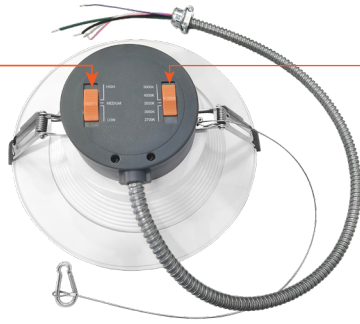

### FEATURES

- High luminous efficacy, up to 100LM/W
- High quality Aluminium shell with frosted PC diffuser
- Color removable trim available (sold separately): Brushed nickel, Black, Bronze

### Selectable wattage

- 4inch: 6-9-12W
- 6inch: 12-17-22W
- 8inch: 17-24-30W / 32-42-52W
- 10inch: 22-30-38W