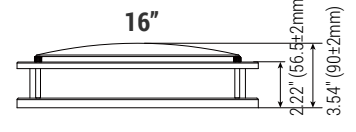

4. Install the frame

5. Turn on the lights

6. Turn off the lights

DIMENSION

RECOMMENDED DIMMER

LUTRON				LEVITON	
TG-600PR-WH	TGCL-153PH-LA	SCL-153PH-WH	MSC-L-OP153M	6672	
S-600PR-WH	SLV-600P-AL	GT-600P	MACL-153M//MA-R	6674	RNL06
CTCL-153PDH-WH	DV-600PR-WH	DVCL-153P	PD-6WCL	DSL06	IPL06