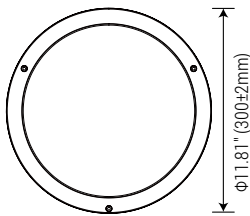

Catalog Number: Project Name: Note: Date: Type:

EASILY FLIP THE SWITCH FOR DESIRED CCT

PRODUCTS VIEW

SURFACE MOUNTING INSTALLATION

1. Remove the bolt

2. Connect the wire, screw on the screw

3. Install the lampshade

4. Install the frame

5. Turn on the lights

6. Turn off the lights

DIMENSION

RECOMMENDED DIMMER

LUTRON				LEVITON	
TG-600PR-WH	TGCL-153PH-LA	SCL-153PH-WH	MSC-L-OP153M	6672	
S-600PR-WH	SLV-600P-AL	GT-600P	MACL-153M//MA-R	6674	RNL06
CTCL-153PDH-WH	DV-600PR-WH	DVCL-153P	PD-6WCL	DSL06	IPL06