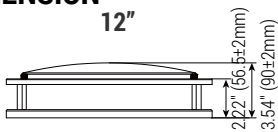

4. Install the frame

5. Turn on the lights

6. Turn off the lights

DIMENSION

RECOMMENDED DIMMER

LUTRON				LEVITON	
TG-600PR-WH	TGCL-153PH-LA	SCL-153PH-WH	MSC-L-OP153M	6672	
S-600PR-WH	SLV-600P-AL	GT-600P	MACL-153M//MA-R	6674	RNL06
CTCL-153PDH-WH	DV-600PR-WH	DVCL-153P	PD-6WCL	DSL06	IPL06