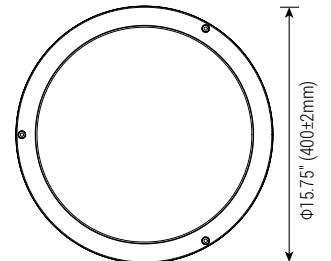

Catalog Number: Project Name: Note: Date: Type:

EASILY FLIP THE SWITCH FOR DESIRED CCT

PRODUCTS VIEW

SURFACE MOUNTING INSTALLATION

1. Remove the bolt

2. Connect the wire, screw on the screw

3. Install the lampshade

4. Install the frame

5. Turn on the lights

6. Turn off the lights

DIMENSION

RECOMMENDED DIMMER

LUTRON				LEVITON	
TG-600PR-WH	TGCL-153PH-LA	SCL-153PH-WH	MSC-L-OP153M	6672	
S-600PR-WH	SLV-600P-AL	GT-600P	MACL-153M//MA-R	6674	RNL06
CTCL-153PDH-WH	DV-600PR-WH	DVCL-153P	PD-6WCL	DSL06	IPL06