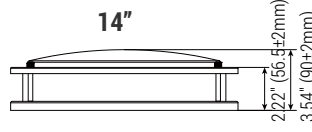

4. Install the frame

5. Turn on the lights

6. Turn off the lights

DIMENSION

RECOMMENDED DIMMER

LUTRON				LEVITON	
TG-600PR-WH	TGCL-153PH-LA	SCL-153PH-WH	MSC-L-OP153M	6672	
S-600PR-WH	SLV-600P-AL	GT-600P	MACL-153M//MA-R	6674	RNL06
CTCL-153PDH-WH	DV-600PR-WH	DVCL-153P	PD-6WCL	DSL06	IPL06